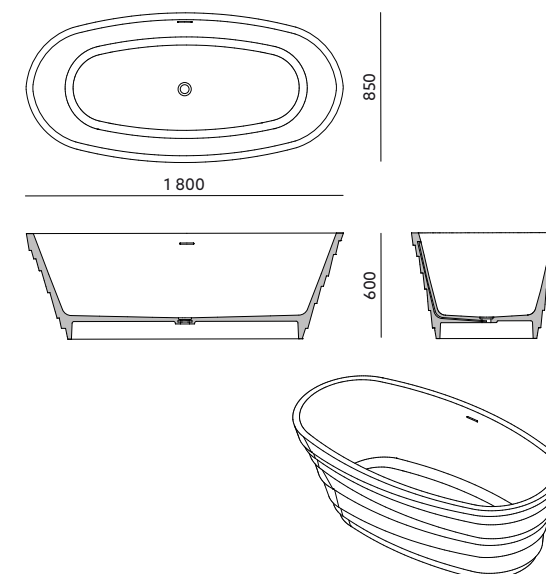

PARAMETERS

PRODUCT CODE: VENDO-BF

DIMENSIONS: 1 800mm / 850mm / 600mm

WEIGHT: 219kg

MATERIAL: artificial stone

COLOR: white

SURFACE: matte / shiny

DRAWING