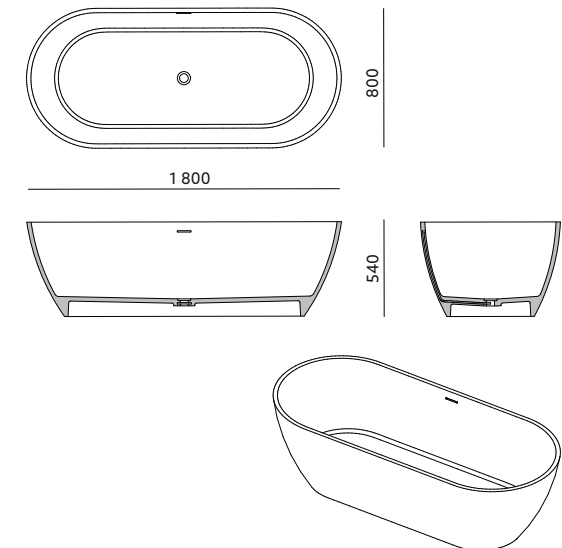

SOLUS

By the designs aspect a very clear and functional edition which offers two sizes of the bathtubs. Even those who want a compact solution and those who like to enjoy relaxation in two will come to their own.

PARAMETERS

PRODUCT CODE: SOLUS-BF-L

DIMENSIONS: 1 800mm / 800mm / 540mm

WEIGHT: 162kg

MATERIAL: artificial stone

COLOR: white

SURFACE: matte / shiny

DRAWING