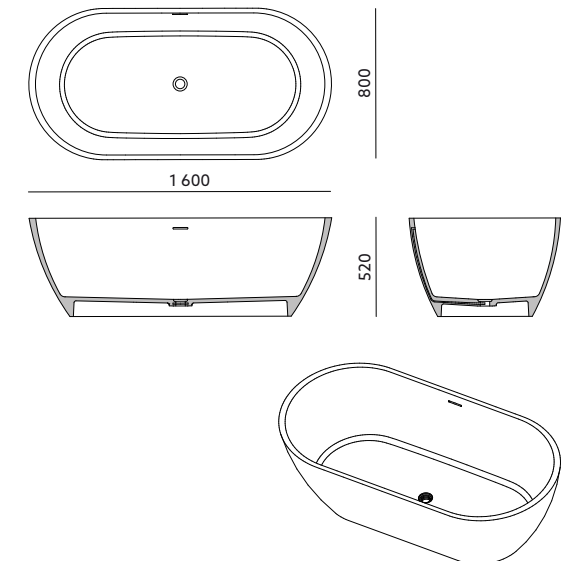

SOLUS

By the designs aspect a very clear and functional edition which offers two sizes of the bathtubs. Even those who want a compact solution and those who like to enjoy relaxation in two will come to their own.

PARAMETERS

PRODUCT CODE: SOLUS-BF

DIMENSIONS: 1 600mm / 800mm / 520mm

WEIGHT: 140kg

MATERIAL: artificial stone

COLOR: white

SURFACE: matte / shiny

DRAWING