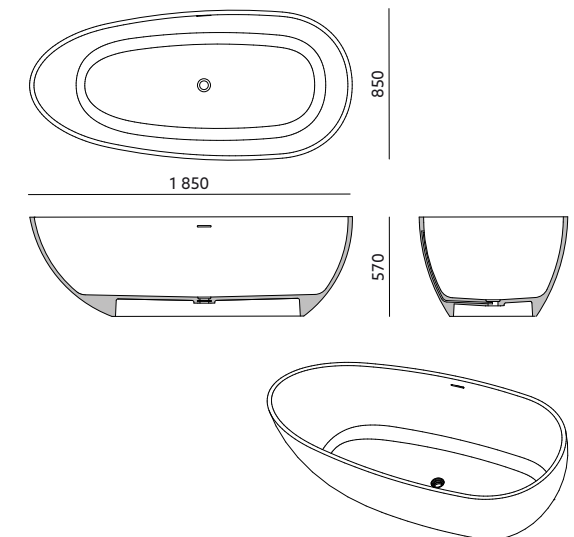

SILLA

A typical element of this edition is its asymmetrical shape. Thanks to that you have the option of sitting in the bathtub under smaller or bigger angle according to your desires. By the longer variant of SILLA bathtub even the two of you can relax very comfortably.

PARAMETERS

PRODUCT CODE: SILLA-BF-L

DIMENSIONS: 1 850mm / 850mm / 570mm

WEIGHT: 162kg

MATERIAL: artificial stone

COLOR: white

SURFACE: matte / shiny

DRAWING