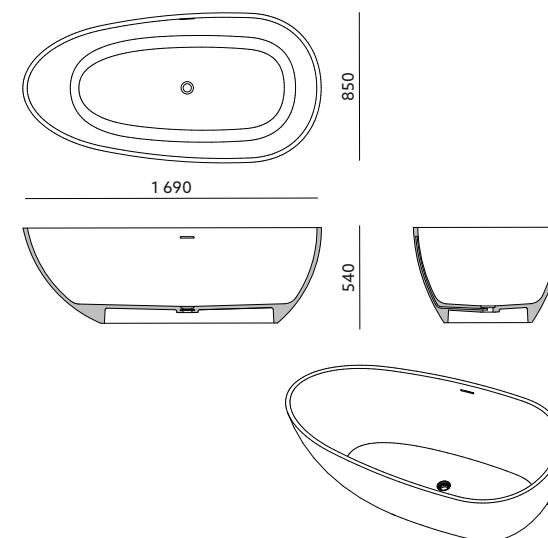

SILLA

A typical element of this edition is its asymmetrical shape. Thanks to that you have the option of sitting in the bathtub under smaller or bigger angle according to your desires. By the longer variant of SILLA bathtub even the two of you can relax very comfortably.

PARAMETERS

PRODUCT CODE: SILLA-BF

DIMENSIONS: 1 690mm / 850mm / 540mm

WEIGHT: 140kg

MATERIAL: artificial stone

COLOR: white

SURFACE: matte / shiny

DRAWING