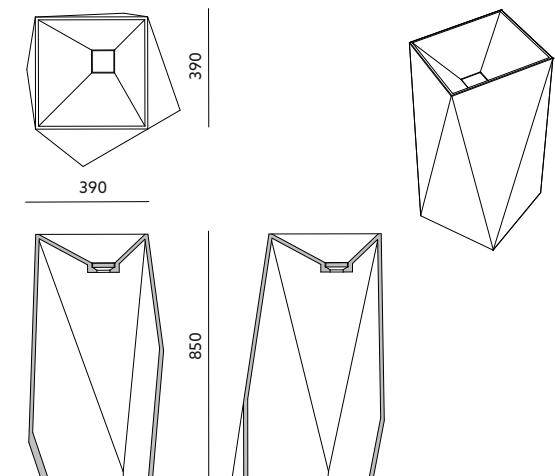

PRISM

With the legacy of iconic constructions of Czech cubism this edition was created. A perfect geometry and functionality, these are the main features of the PRISM washbasin which will become an amazing dominant of every bathroom.

PARAMETERS

PRODUCT CODE: PRISM-WF

DIMENSIONS: 390mm / 390mm / 850mm

WEIGHT: 36kg

MATERIAL: artificial stone

COLOR: white

SURFACE: matte / shiny

DRAWING