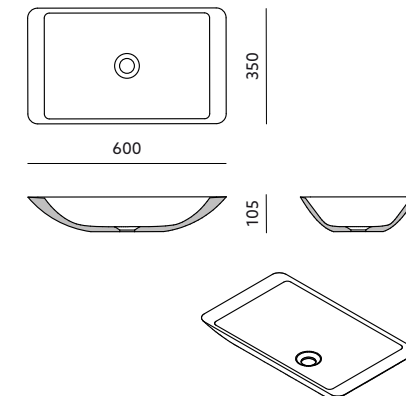

PARAMETERS

PRODUCT CODE: OSSO-WT-02

DIMENSIONS: 600mm / 350mm / 105mm

WEIGHT: 9kg

MATERIAL: artificial stone

COLOR: white

SURFACE: matte / shiny

DRAWING