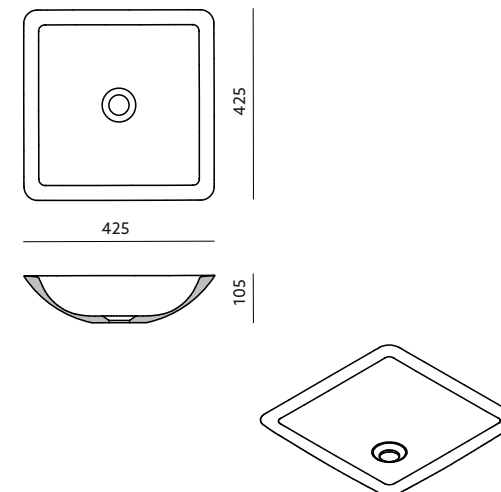

## PARAMETERS

**PRODUCT CODE: OSSO-WT-01**

**DIMENSIONS:** 425mm / 425mm / 105mm

**WEIGHT:** 7kg

**MATERIAL:** artificial stone

**COLOR:** white

**SURFACE:** matte / shiny

## DRAWING