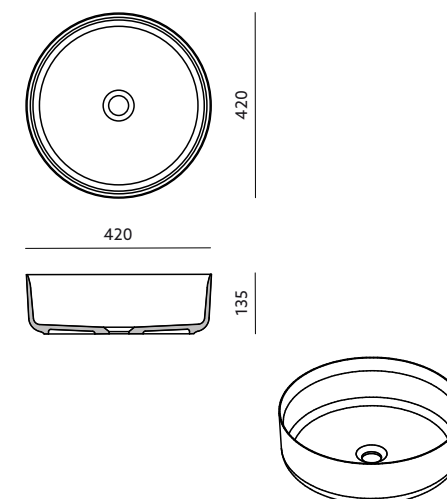

ORBIS

The Ring which is a symbol of perfection was a connective element of this edition and in this case it is applied not only to an aspect of design but also functionality. The bathtub is perfect for relaxation in two thanks to its generous dimensions. For those who want to create a private Spa from their bathroom the ORBIS is an excellent choice.

PARAMETERS

PRODUCT CODE: ORBIS-WT-04

DIMENSIONS: 420mm / 420mm / 135mm

WEIGHT: 5.5kg

MATERIAL: artificial stone

COLOR: white

SURFACE: matte / shiny

DRAWING