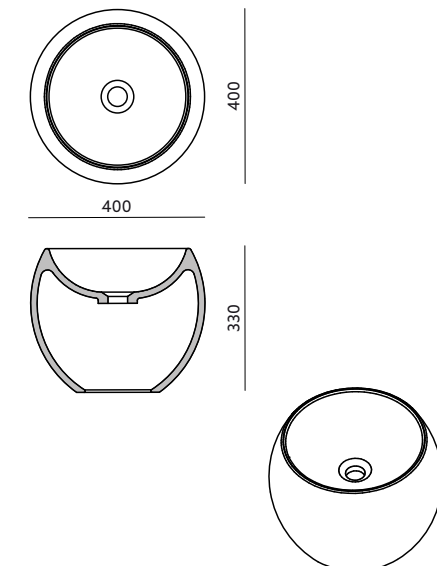

ORBIS

The Ring which is a symbol of perfection was a connective element of this edition and in this case it is applied not only to an aspect of design but also functionality. The bathtub is perfect for relaxation in two thanks to its generous dimensions. For those who want to create a private Spa from their bathroom the ORBIS is an excellent choice.

PARAMETERS

PRODUCT CODE: ORBIS-WT-03

DIMENSIONS: 400mm / 400mm / 330mm

WEIGHT: 22kg

MATERIAL: artificial stone

COLOR: white

SURFACE: matte / shiny

DRAWING