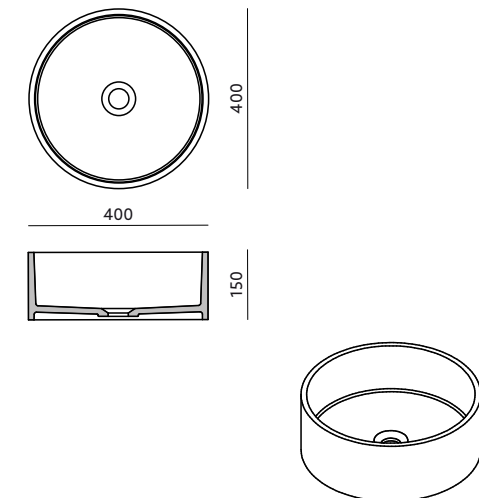

ORBIS

The Ring which is a symbol of perfection was a connective element of this edition and in this case it is applied not only to an aspect of design but also functionality. The bathtub is perfect for relaxation in two thanks to its generous dimensions. For those who want to create a private spa from their bathroom the ORBIS is an excellent choice.

PARAMETERS

PRODUCT CODE: ORBIS-WT-02

DIMENSIONS: 400mm / 400mm / 150mm

WEIGHT: 8kg

MATERIAL: artificial stone

COLOR: white

SURFACE: matte / shiny

DRAWING