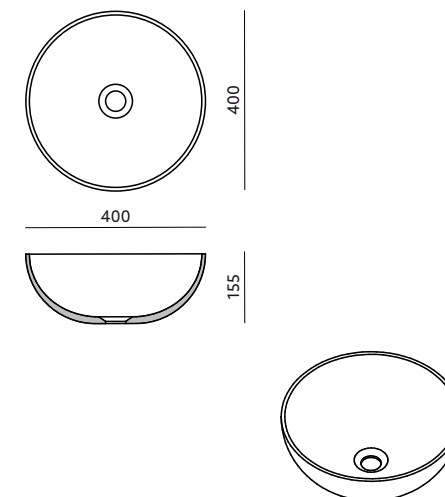

ORBIS

The Ring which is a symbol of perfection was a connective element of this edition and in this case it is applied not only to an aspect of design but also functionality. The bathtub is perfect for relaxation in two thanks to its generous dimensions. For those who want to create a private Spa from their bathroom the ORBIS is an excellent choice.

PARAMETERS

PRODUCT CODE: ORBIS-WT-01

DIMENSIONS: 400mm / 400mm / 155mm

WEIGHT: 5kg

MATERIAL: artificial stone

COLOR: white

SURFACE: matte / shiny

DRAWING