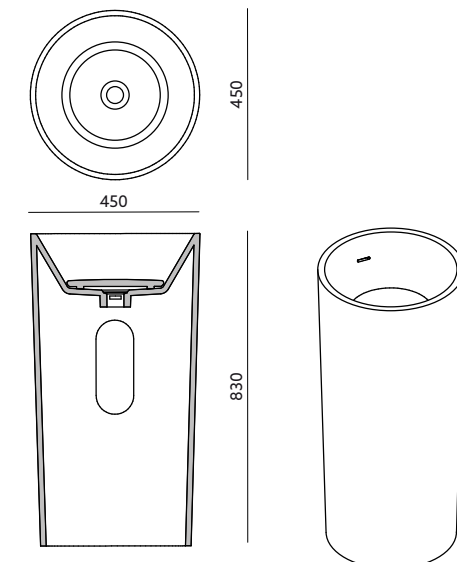

ORBIS

The Ring which is a symbol of perfection was a connective element of this edition and in this case it is applied not only to an aspect of design but also functionality. The bathtub is perfect for relaxation in two thanks to its generous dimensions. For those who want to create a private Spa from their bathroom the ORBIS is an excellent choice.

PARAMETERS

PRODUCT CODE: ORBIS-WF

DIMENSIONS: 450mm / 450mm / 830mm

WEIGHT: 35kg

MATERIAL: artificial stone

COLOR: white

SURFACE: matte / shiny

DRAWING