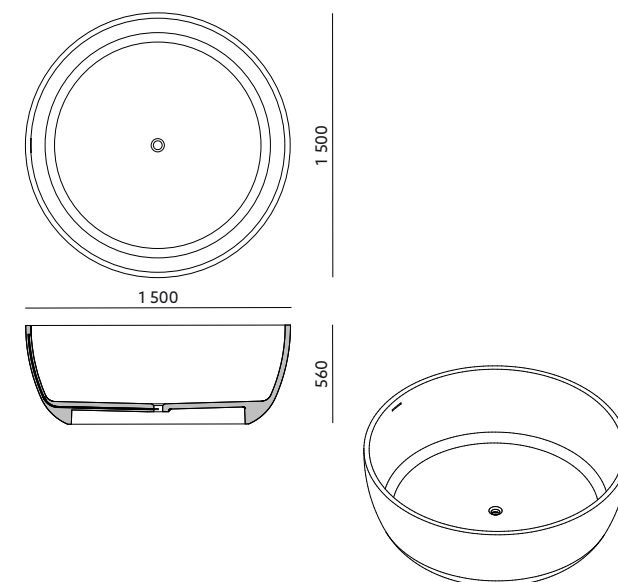

ORBIS

The Ring which is a symbol of perfection was a connective element of this edition and in this case it is applied not only to an aspect of design but also functionality. The bathtub is perfect for relaxation in two thanks to its generous dimensions. For those who want to create a private Spa from their bathroom the ORBIS is an excellent choice.

PARAMETERS

PRODUCT CODE: ORBIS-BF-L

DIMENSIONS: 1 500mm / 1 500mm / 560mm

WEIGHT: 264kg

MATERIAL: artificial stone

COLOR: white

SURFACE: matte / shiny

DRAWING