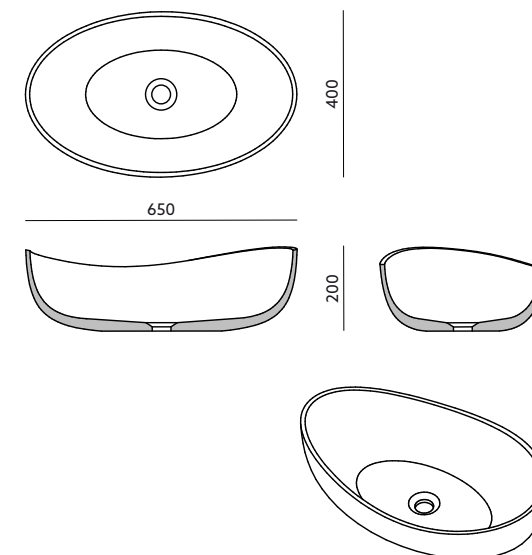

PARAMETERS

PRODUCT CODE: OCEAN-WT

DIMENSIONS: 650mm / 400mm / 200mm

WEIGHT: 12kg

MATERIAL: artificial stone

COLOR: white

SURFACE: matte / shiny

DRAWING