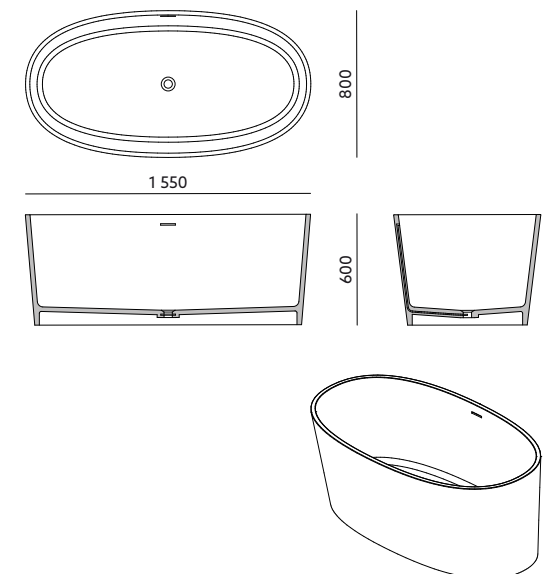

### PRODUCT CODE: NULLA-BF

**DIMENSIONS:** 1 550mm / 800mm / 600mm

**WEIGHT:** 150kg

**MATERIAL:** artificial stone

**COLOR:** white

**SURFACE:** matte / shiny

## DRAWING