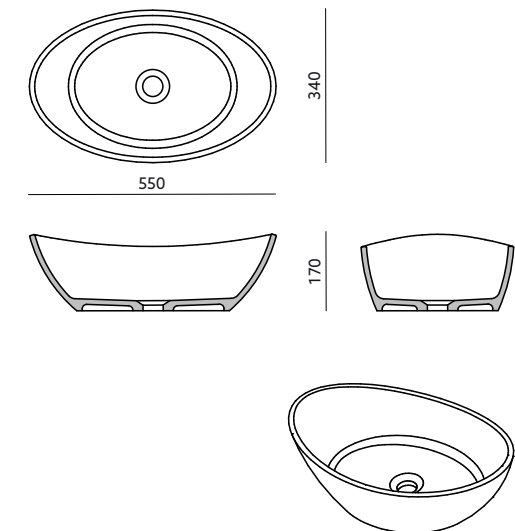

### PRODUCT CODE: LUNA-WT

**DIMENSIONS:** 550mm / 340mm / 170mm

**WEIGHT:** 6,5kg

**MATERIAL:** artificial stone

**COLOR:** white

**SURFACE:** matte / shiny

## DRAWING