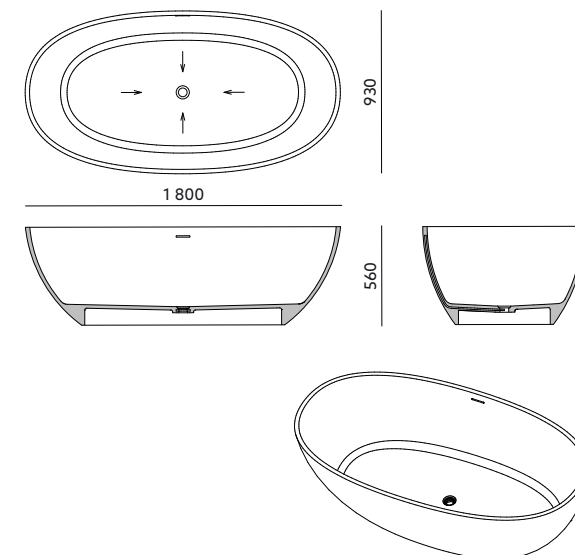

LIPSO

Organic shape inspired by an ellipse is a basic element of this edition which everyone, who loves fluent curves, will fall in love with. The LIPSO bathtub is also very comfortable and comes in 2 sizes.

PARAMETERS

PRODUCT CODE: LIPSO-BF-L

DIMENSIONS: 1 800mm / 930mm / 560mm

WEIGHT: 175kg

MATERIAL: artificial stone

COLOR: white

SURFACE: matte / shiny

DRAWING