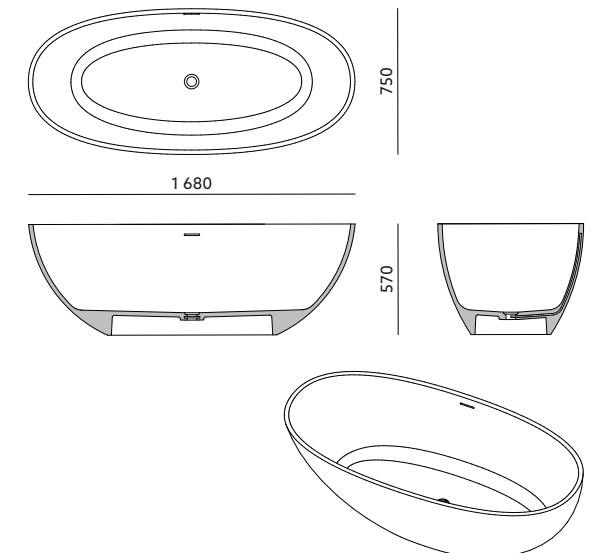

LIPSO

Organic shape inspired by an ellipse is a basic element of this edition which everyone, who loves fluent curves, will fall in love with. The LIPSO bathtub is also very comfortable and comes in 2 sizes.

PARAMETERS

PRODUCT CODE: LIPSO-BF

DIMENSIONS: 1680mm / 750mm / 570mm

WEIGHT: 165kg

MATERIAL: artificial stone

COLOR: white

SURFACE: matte / shiny

DRAWING