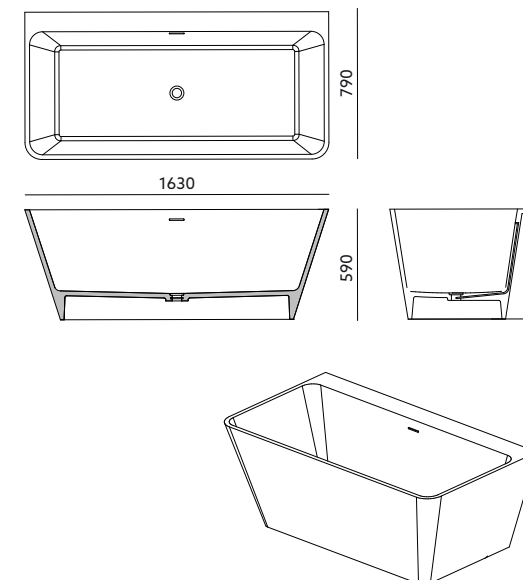

### PRODUCT CODE: IMMO-BW-L

**DIMENSIONS:** 1 630mm / 790mm / 590mm

**WEIGHT:** 169kg

**MATERIAL:** artificial stone

**COLOR:** white

**SURFACE:** matte / shiny

## DRAWING