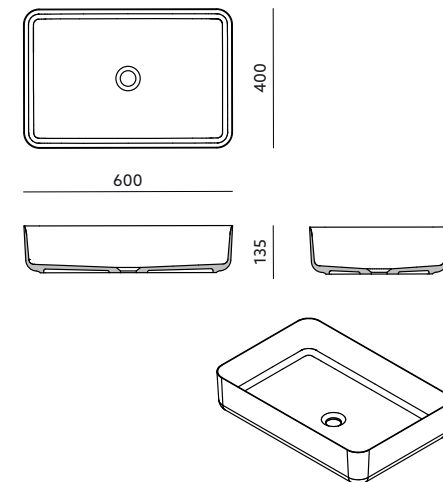

PARAMETERS

PRODUCT CODE: CUBB-WT-06

DIMENSIONS: 600mm / 400mm / 135mm

WEIGHT: 9kg

MATERIAL: artificial stone

COLOR: white

SURFACE: matte / shiny

DRAWING