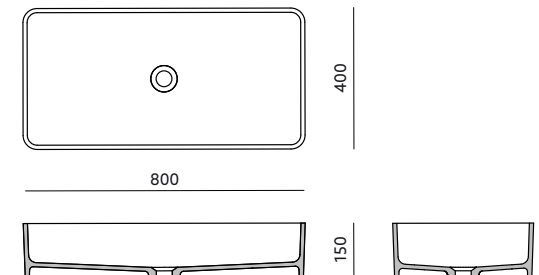

PARAMETERS

PRODUCT CODE: CUBB-WT-05

DIMENSIONS: 800mm / 400mm / 150mm

WEIGHT: 15kg

MATERIAL: artificial stone

COLOR: white

SURFACE: matte / shiny

DRAWING