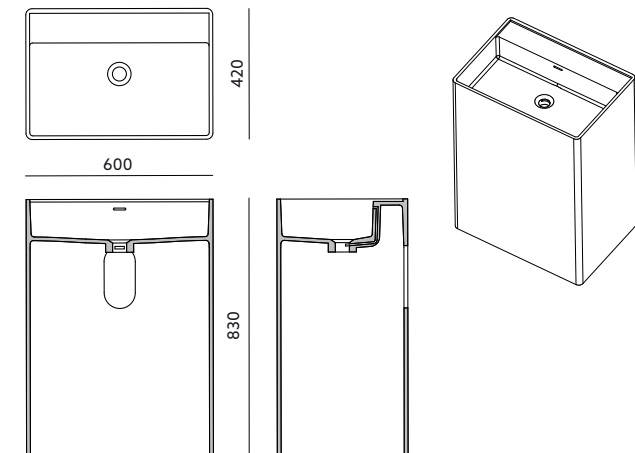

PARAMETERS

PRODUCT CODE: CUBB-WF-02

DIMENSIONS: 600mm / 420mm / 830mm

WEIGHT: 53kg

MATERIAL: artificial stone

COLOR: white

SURFACE: matte / shiny

DRAWING