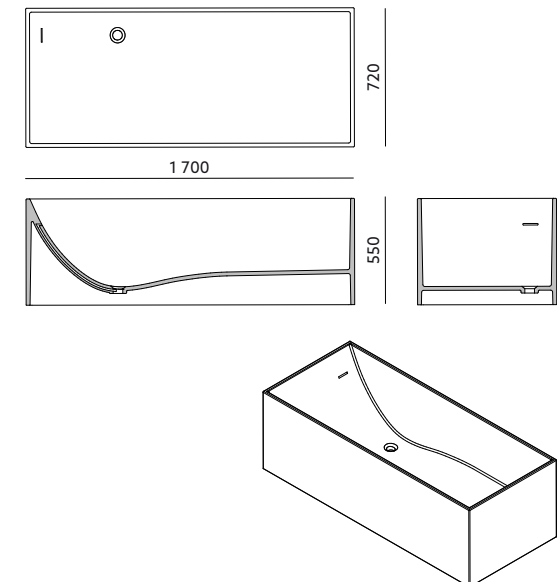

### PRODUCT CODE: CUBB-BF

**DIMENSIONS:** 1 700mm / 720mm / 550mm

**WEIGHT:** 197kg

**MATERIAL:** artificial stone

**COLOR:** white

**SURFACE:** matte / shiny

## DRAWING