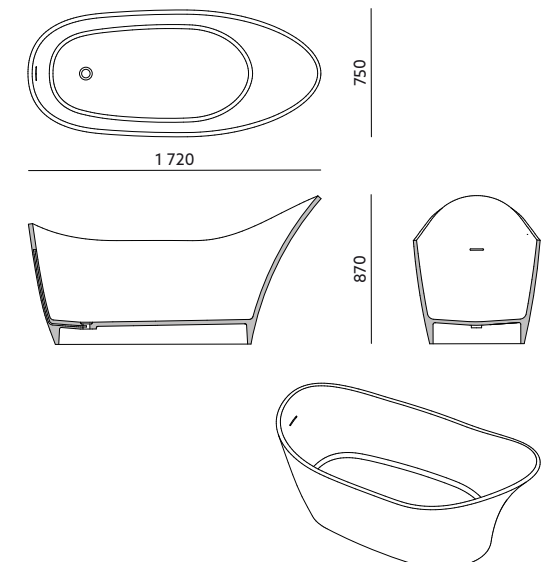

CANNA

Modern design with smooth shaped sides and extended backrest which gives full support of the head. Thanks to the perfect shape of bathtubs from the CANNA edition you will experience comfort feeling and you will feel like in a luxury Spa.

PARAMETERS

PRODUCT CODE: CANNA-BF-01

DIMENSIONS: 1 720mm / 750mm / 870mm

WEIGHT: 150kg

MATERIAL: artificial stone

COLOR: white

SURFACE: matte / shiny

DRAWING