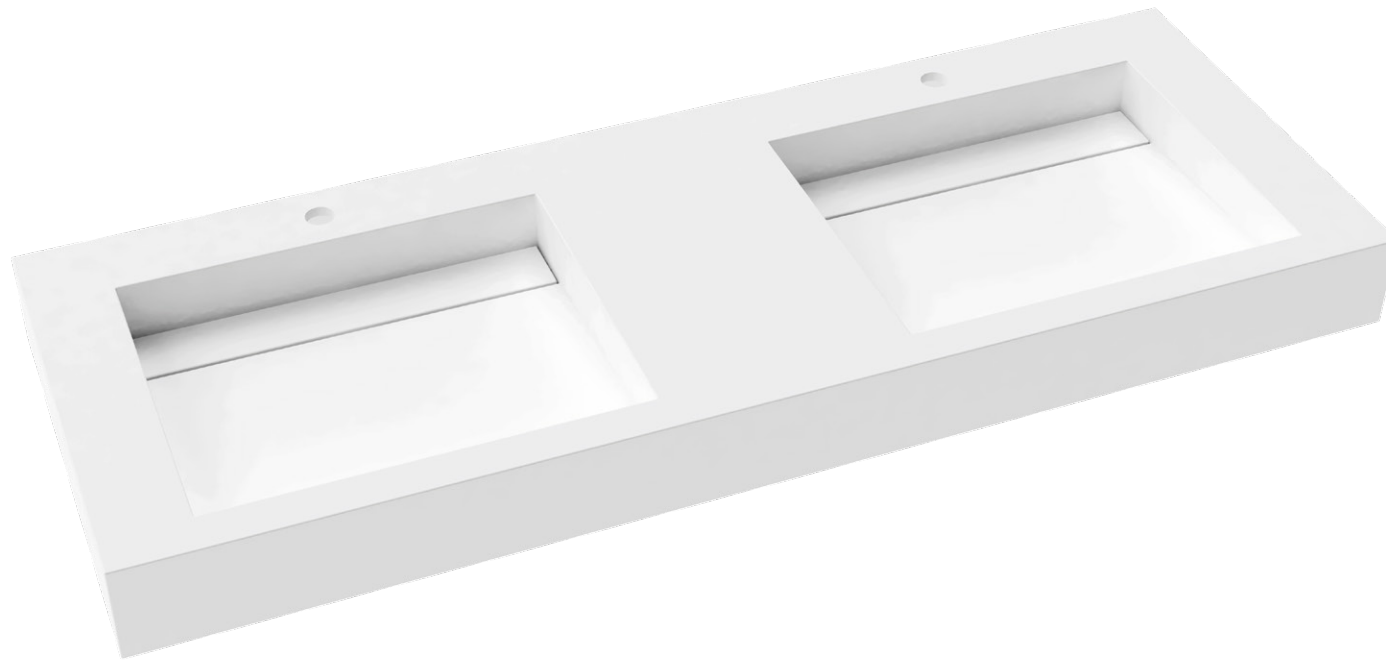

BLOOK

There is beauty in simplicity, and this for sure takes place for this edition. Sharp lines of the products create a functional and clear design. Plus the BLOOK edition brings the option of bespoke adjustment - change of products proportions by clients wishing.

PARAMETERS

PRODUCT CODE: BLOOK-WW-06

DIMENSIONS: 1 500mm / 550mm / 120mm

WEIGHT: 44kg

MATERIAL: artificial stone

COLOR: white

SURFACE: matte / shiny

DRAWING