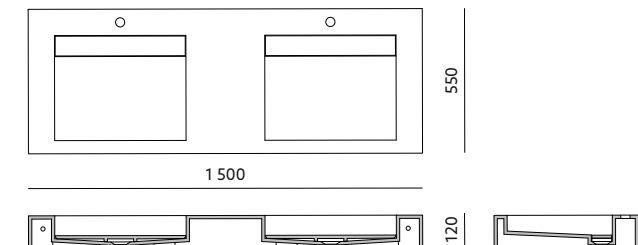

PARAMETERS

PRODUCT CODE: BLOOK-WW-06

DIMENSIONS: 1 500mm / 550mm / 120mm

WEIGHT: 44kg

MATERIAL: artificial stone

COLOR: white

SURFACE: matte / shiny

DRAWING