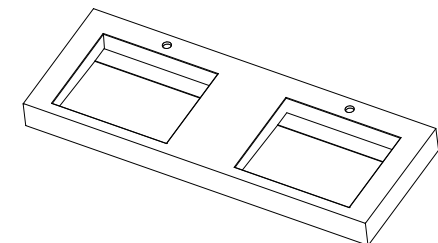

PARAMETERS

PRODUCT CODE: BLOOK-WW-06

DIMENSIONS: 1 500mm / 550mm / 120mm

WEIGHT: 44kg

MATERIAL: artificial stone

COLOR: white

SURFACE: matte / shiny

DRAWING