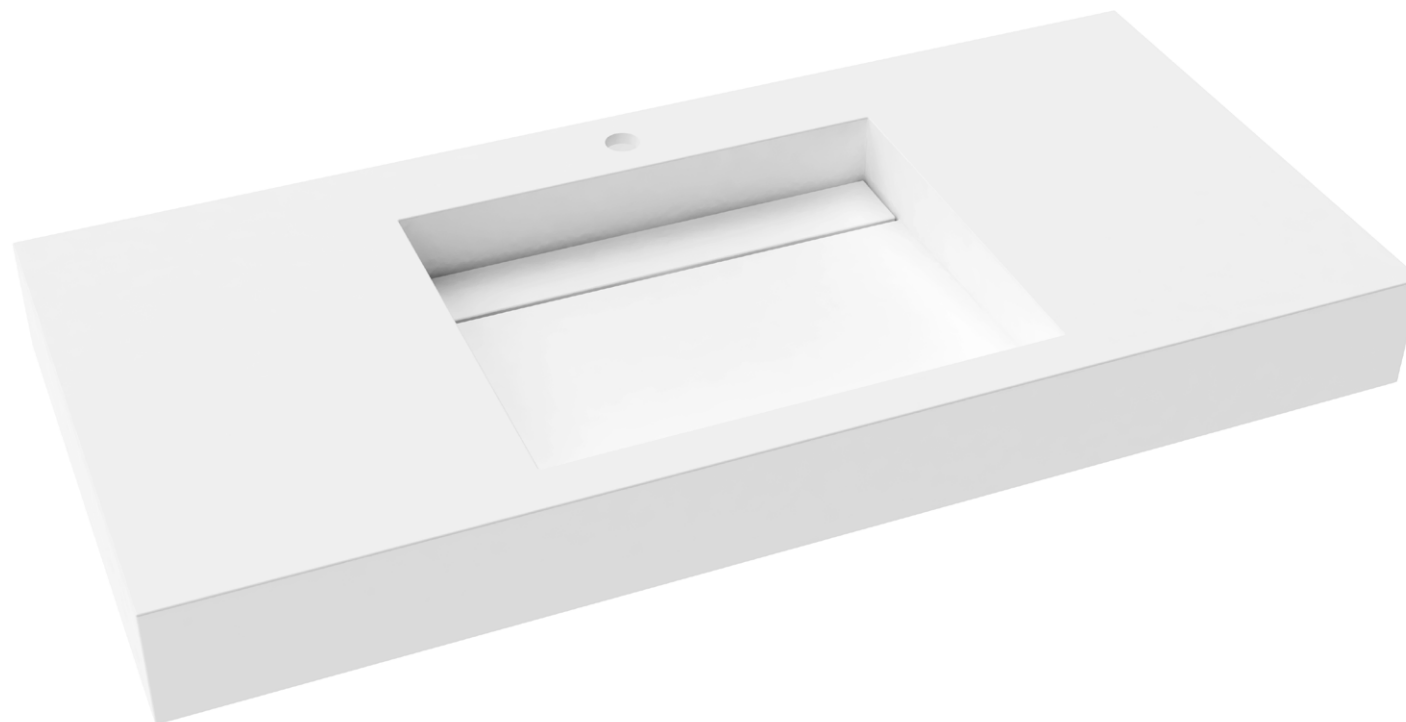

BLOOK

There is beauty in simplicity, and this for sure takes place for this edition. Sharp lines of the products create a functional and clear design. Plus the BLOOK edition brings the option of bespoke adjustment - change of products proportions by clients wishing.

PARAMETERS

PRODUCT CODE: BLOOK-WW-05

DIMENSIONS: 1 200mm / 550mm / 120mm

WEIGHT: 32kg

MATERIAL: artificial stone

COLOR: white

SURFACE: matte / shiny

DRAWING