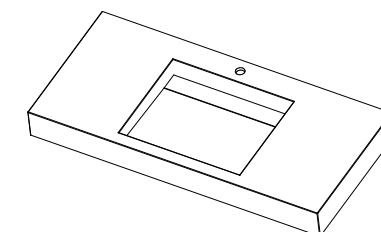

PARAMETERS

PRODUCT CODE: BLOOK-WW-05

DIMENSIONS: 1 200mm / 550mm / 120mm

WEIGHT: 32kg

MATERIAL: artificial stone

COLOR: white

SURFACE: matte / shiny

DRAWING