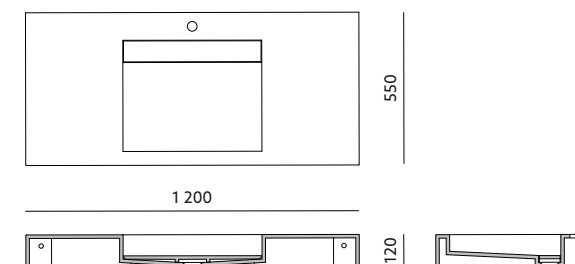

PARAMETERS

PRODUCT CODE: BLOOK-WW-05

DIMENSIONS: 1 200mm / 550mm / 120mm

WEIGHT: 32kg

MATERIAL: artificial stone

COLOR: white

SURFACE: matte / shiny

DRAWING