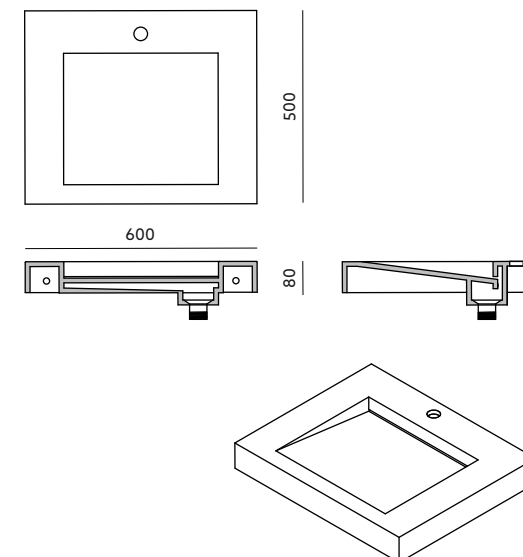

PARAMETERS

PRODUCT CODE: BLOOK-WW-01

DIMENSIONS: 600mm / 500mm / 80mm

WEIGHT: 12kg

MATERIAL: artificial stone

COLOR: white

SURFACE: matte / shiny

DRAWING