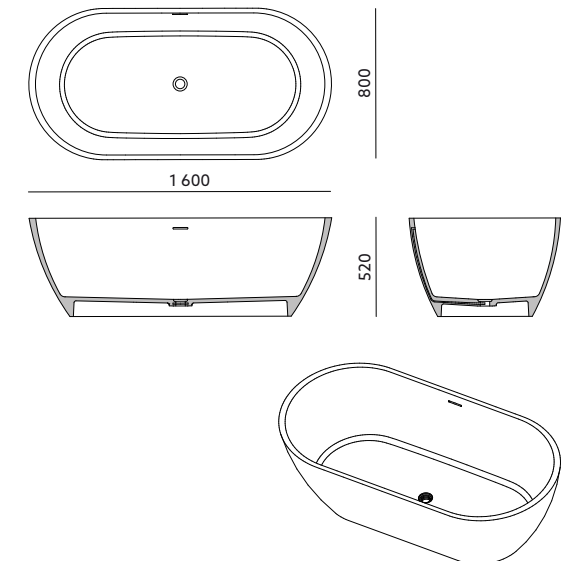

SOLUS

By the designs aspect a very clear and functional edition which offers two sizes of the bathtubs. Even those who want a compact solution and those who like to enjoy relaxation in two will come to their own.

PARAMETERS

PRODUCT CODE: SOLUS-BF

DIMENSIONS: 1 600mm / 800mm / 520mm

WEIGHT: 140kg

MATERIAL: artificial stone

COLOR: white

SURFACE: matte / shiny

DRAWING

CONTACT

SOLUS

By the designs aspect a very clear and functional edition which offers two sizes of the bathtubs. Even those who want a compact solution and those who like to enjoy relaxation in two will come to their own.

PARAMETERS

PRODUCT CODE: SOLUS-BF-L

DIMENSIONS: 1 800mm / 800mm / 540mm

WEIGHT: 162kg

MATERIAL: artificial stone

COLOR: white

SURFACE: matte / shiny

DRAWING