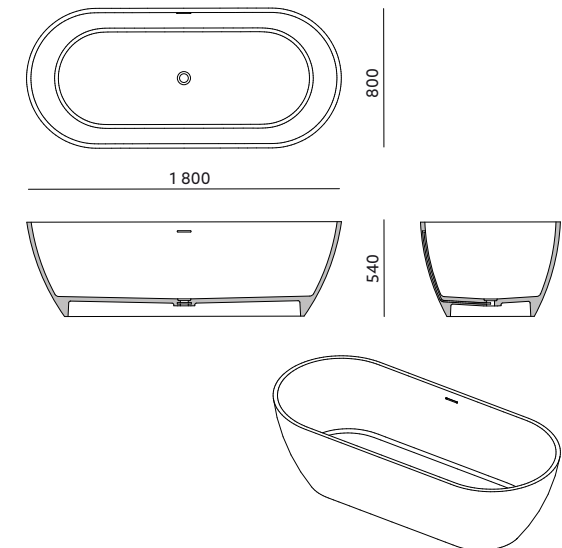

SOLUS

By the designs aspect a very clear and functional edition which offers two sizes of the bathtubs. Even those who want a compact solution and those who like to enjoy relaxation in two will come to their own.

PARAMETERS

PRODUCT CODE: SOLUS-BF

DIMENSIONS: 1 600mm / 800mm / 520mm

WEIGHT: 140kg

MATERIAL: artificial stone

COLOR: white

SURFACE: matte / shiny

DRAWING

CONTACT

SOLUS

By the designs aspect a very clear and functional edition which offers two sizes of the bathtubs. Even those who want a compact solution and those who like to enjoy relaxation in two will come to their own.

PARAMETERS

PRODUCT CODE: SOLUS-BF-L

DIMENSIONS: 1 800mm / 800mm / 540mm

WEIGHT: 162kg

MATERIAL: artificial stone

COLOR: white

SURFACE: matte / shiny

DRAWING