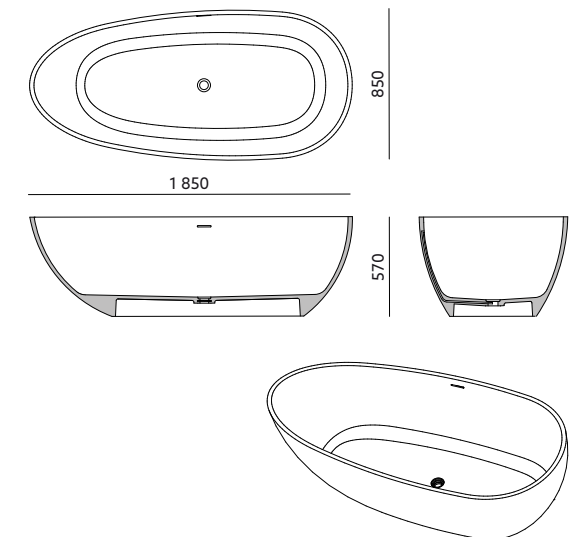

SILLA

A typical element of this edition is its asymmetrical shape. Thanks to that you have the option of sitting in the bathtub under smaller or bigger angle according to your desires. By the longer variant of SILLA bathtub even the two of you can relax very comfortably.

PARAMETERS

PRODUCT CODE: SILLA-WF

DIMENSIONS: 615mm / 455mm / 850mm

WEIGHT: 37kg

MATERIAL: artificial stone

COLOR: white

SURFACE: matte / shiny

DRAWING

PARAMETERS

PRODUCT CODE: SILLA-BF

DIMENSIONS: 1 690mm / 850mm / 540mm

WEIGHT: 140kg

MATERIAL: artificial stone

COLOR: white

SURFACE: matte / shiny

DRAWING

PARAMETERS

PRODUCT CODE: SILLA-BF-L

DIMENSIONS: 1 850mm / 850mm / 570mm

WEIGHT: 162kg

MATERIAL: artificial stone

COLOR: white

SURFACE: matte / shiny

DRAWING