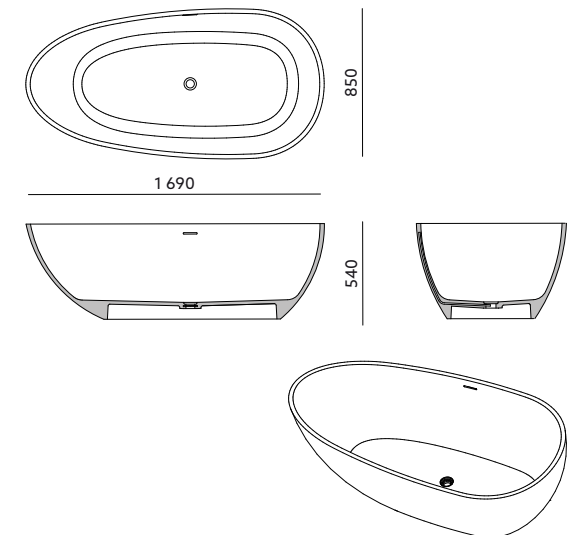

PARAMETERS

PRODUCT CODE: SILLA-WF

DIMENSIONS: 615mm / 455mm / 850mm

WEIGHT: 37kg

MATERIAL: artificial stone

COLOR: white

SURFACE: matte / shiny

DRAWING

PARAMETERS

PRODUCT CODE: SILLA-BF

DIMENSIONS: 1 690mm / 850mm / 540mm

WEIGHT: 140kg

MATERIAL: artificial stone

COLOR: white

SURFACE: matte / shiny

DRAWING

CONTACT

SILLA

A typical element of this edition is its asymmetrical shape. Thanks to that you have the option of sitting in the bathtub under smaller or bigger angle according to your desires. By the longer variant of SILLA bathtub even the two of you can relax very comfortably.

PARAMETERS

PRODUCT CODE: SILLA-BF-L

DIMENSIONS: 1 850mm / 850mm / 570mm

WEIGHT: 162kg

MATERIAL: artificial stone

COLOR: white

SURFACE: matte / shiny

DRAWING