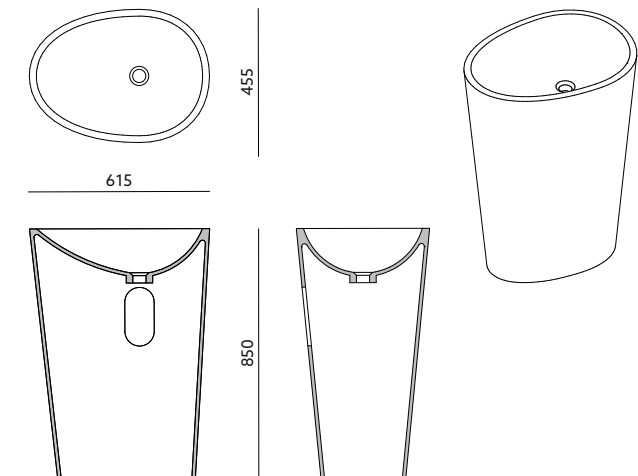

SILLA

A typical element of this edition is its asymmetrical shape. Thanks to that you have the option of sitting in the bathtub under smaller or bigger angle according to your desires. By the longer variant of SILLA bathtub even the two of you can relax very comfortably.

PARAMETERS

PRODUCT CODE: SILLA-WF

DIMENSIONS: 615mm / 455mm / 850mm

WEIGHT: 37kg

MATERIAL: artificial stone

COLOR: white

SURFACE: matte / shiny

DRAWING

PARAMETERS

PRODUCT CODE: SILLA-BF

DIMENSIONS: 1 690mm / 850mm / 540mm

WEIGHT: 140kg

MATERIAL: artificial stone

COLOR: white

SURFACE: matte / shiny

DRAWING

PARAMETERS

PRODUCT CODE: SILLA-BF-L

DIMENSIONS: 1 850mm / 850mm / 570mm

WEIGHT: 162kg

MATERIAL: artificial stone

COLOR: white

SURFACE: matte / shiny

DRAWING