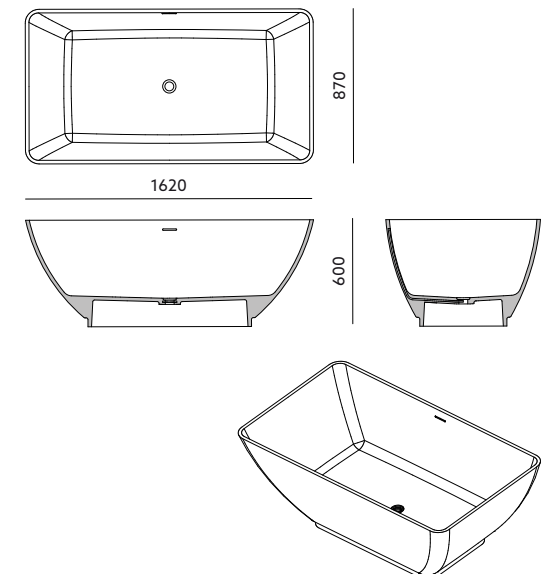

PARAMETERS

PRODUCT CODE: OSSO-WT-01

DIMENSIONS: 425mm / 425mm / 105mm

WEIGHT: 7kg

MATERIAL: artificial stone

COLOR: white

SURFACE: matte / shiny

DRAWING

PARAMETERS

PRODUCT CODE: OSSO-WT-02

DIMENSIONS: 600mm / 350mm / 105mm

WEIGHT: 9kg

MATERIAL: artificial stone

COLOR: white

SURFACE: matte / shiny

DRAWING

PARAMETERS

PRODUCT CODE: OSSO-WT-03

DIMENSIONS: 800mm / 460mm / 105mm

WEIGHT: 20kg

MATERIAL: artificial stone

COLOR: white

SURFACE: matte / shiny

DRAWING

PARAMETERS

PRODUCT CODE: OSSO-BF

DIMENSIONS: 1620mm / 870mm / 600mm

WEIGHT: 166kg

MATERIAL: artificial stone

COLOR: white

SURFACE: matte / shiny

DRAWING