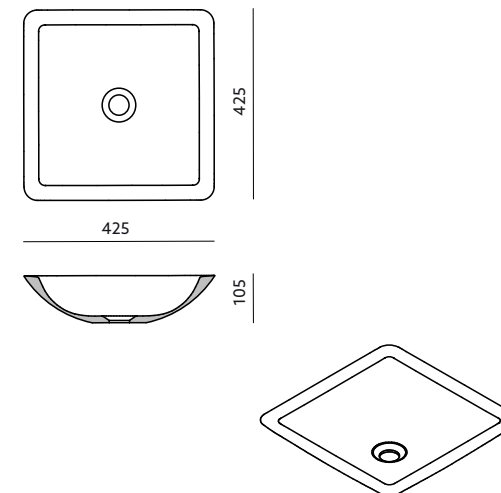

PARAMETERS

PRODUCT CODE: OSSO-WT-01

DIMENSIONS: 425mm / 425mm / 105mm

WEIGHT: 7kg

MATERIAL: artificial stone

COLOR: white

SURFACE: matte / shiny

DRAWING

PARAMETERS

PRODUCT CODE: OSSO-WT-02

DIMENSIONS: 600mm / 350mm / 105mm

WEIGHT: 9kg

MATERIAL: artificial stone

COLOR: white

SURFACE: matte / shiny

DRAWING

PARAMETERS

PRODUCT CODE: OSSO-WT-03

DIMENSIONS: 800mm / 460mm / 105mm

WEIGHT: 20kg

MATERIAL: artificial stone

COLOR: white

SURFACE: matte / shiny

DRAWING

PARAMETERS

PRODUCT CODE: OSSO-BF

DIMENSIONS: 1620mm / 870mm / 600mm

WEIGHT: 166kg

MATERIAL: artificial stone

COLOR: white

SURFACE: matte / shiny

DRAWING