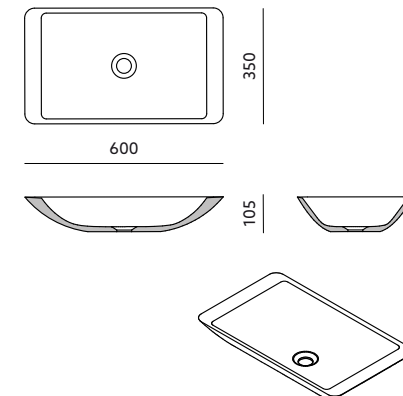

PARAMETERS

PRODUCT CODE: OSSO-WT-01

DIMENSIONS: 425mm / 425mm / 105mm

WEIGHT: 7kg

MATERIAL: artificial stone

COLOR: white

SURFACE: matte / shiny

DRAWING

PARAMETERS

PRODUCT CODE: OSSO-WT-02

DIMENSIONS: 600mm / 350mm / 105mm

WEIGHT: 9kg

MATERIAL: artificial stone

COLOR: white

SURFACE: matte / shiny

DRAWING

PARAMETERS

PRODUCT CODE: OSSO-WT-03

DIMENSIONS: 800mm / 460mm / 105mm

WEIGHT: 20kg

MATERIAL: artificial stone

COLOR: white

SURFACE: matte / shiny

DRAWING

PARAMETERS

PRODUCT CODE: OSSO-BF

DIMENSIONS: 1620mm / 870mm / 600mm

WEIGHT: 166kg

MATERIAL: artificial stone

COLOR: white

SURFACE: matte / shiny

DRAWING