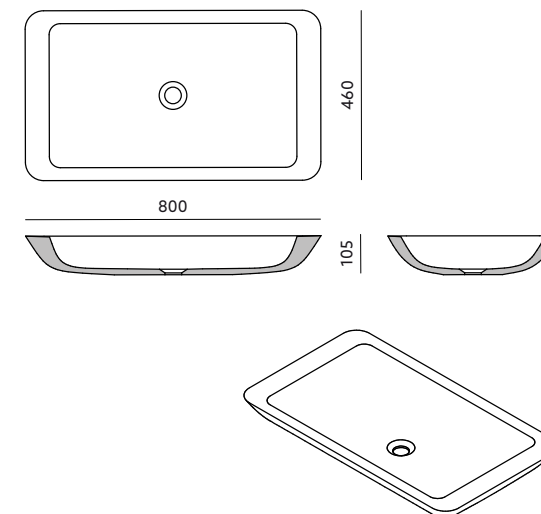

PARAMETERS

PRODUCT CODE: OSSO-WT-01

DIMENSIONS: 425mm / 425mm / 105mm

WEIGHT: 7kg

MATERIAL: artificial stone

COLOR: white

SURFACE: matte / shiny

DRAWING

PARAMETERS

PRODUCT CODE: OSSO-WT-02

DIMENSIONS: 600mm / 350mm / 105mm

WEIGHT: 9kg

MATERIAL: artificial stone

COLOR: white

SURFACE: matte / shiny

DRAWING

PARAMETERS

PRODUCT CODE: OSSO-WT-03

DIMENSIONS: 800mm / 460mm / 105mm

WEIGHT: 20kg

MATERIAL: artificial stone

COLOR: white

SURFACE: matte / shiny

DRAWING

PARAMETERS

PRODUCT CODE: OSSO-BF

DIMENSIONS: 1620mm / 870mm / 600mm

WEIGHT: 166kg

MATERIAL: artificial stone

COLOR: white

SURFACE: matte / shiny

DRAWING