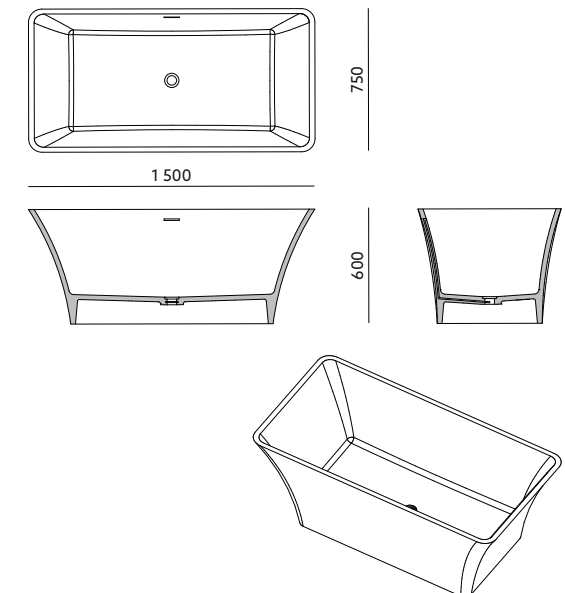

PARAMETERS

PRODUCT CODE: DIVO-BF

DIMENSIONS: 1500mm / 750mm / 600mm

WEIGHT: 150kg

MATERIAL: artificial stone

COLOR: white

SURFACE: matte / shiny

DRAWING

PARAMETERS

PRODUCT CODE: DIVO-BF

DIMENSIONS: 1700mm / 750mm / 600mm

WEIGHT: 150kg

MATERIAL: artificial stone

COLOR: white

SURFACE: matte / shiny

DRAWING