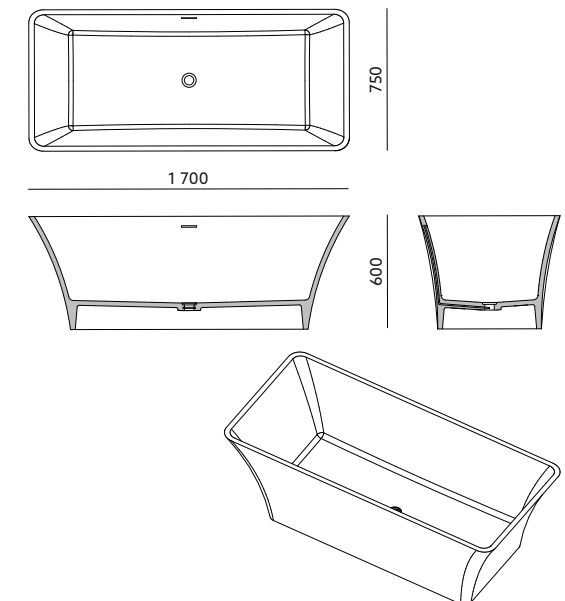

PARAMETERS

PRODUCT CODE: DIVO-BF

DIMENSIONS: 1500mm / 750mm / 600mm

WEIGHT: 150kg

MATERIAL: artificial stone

COLOR: white

SURFACE: matte / shiny

DRAWING

PARAMETERS

PRODUCT CODE: DIVO-BF

DIMENSIONS: 1700mm / 750mm / 600mm

WEIGHT: 150kg

MATERIAL: artificial stone

COLOR: white

SURFACE: matte / shiny

DRAWING