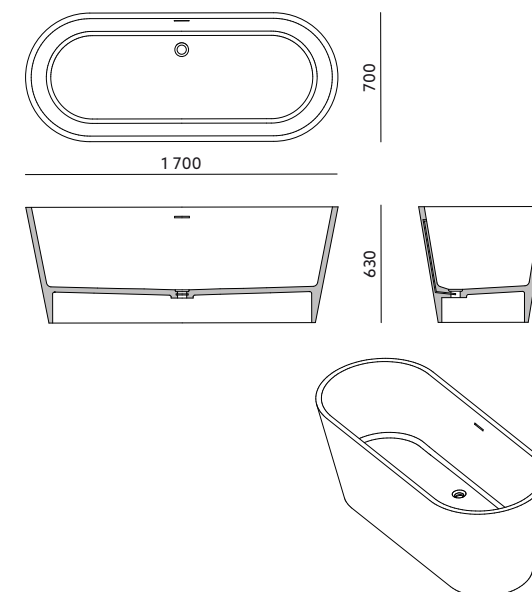

VISTA

The design of this edition comes from an elongated ellipse and thanks to that it is appropriate for places with enough space. Despite its subtle shape the VISTA bathtub offers a very comfortable relaxation.

PARAMETERS

PRODUCT CODE: VISTA-BF

DIMENSIONS: 1 700mm / 700mm / 630mm

WEIGHT: 190kg

MATERIAL: artificial stone

COLOR: white

SURFACE: matte / shiny

DRAWING