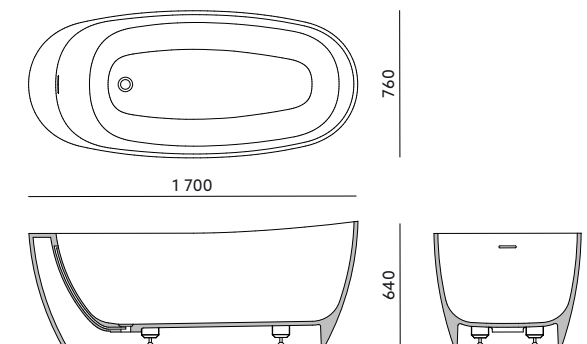

PARAMETERS

PRODUCT CODE: NUKK-BF

DIMENSIONS: 1 700mm / 760mm / 640mm

WEIGHT: 168kg

MATERIAL: artificial stone

COLOR: white

SURFACE: matte / shiny

DRAWING